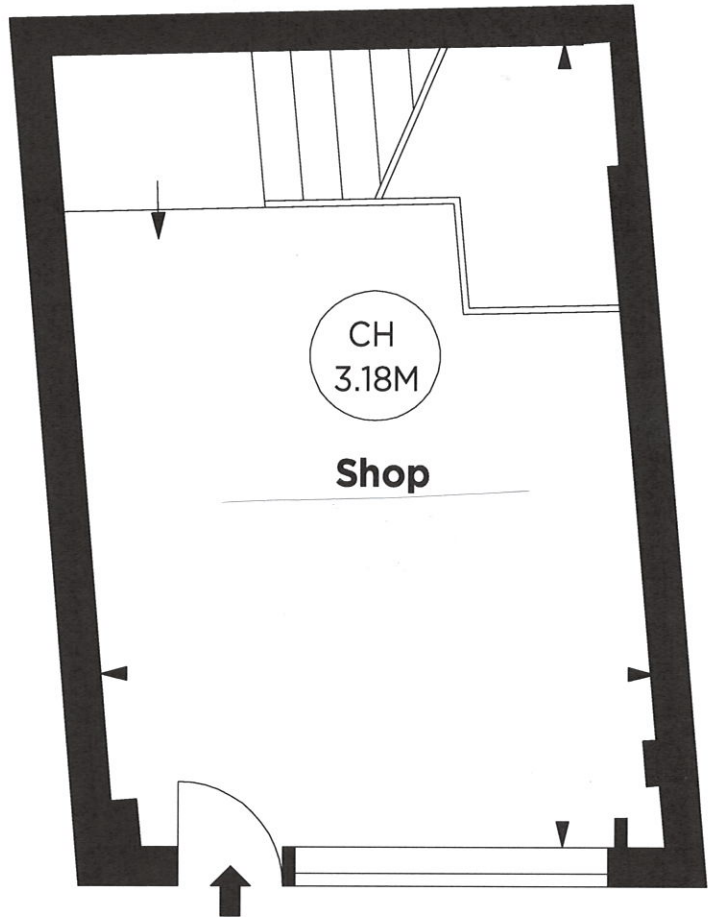

Old Church Street, SW3

This floorplan is for GUIDANCE ONLY and NOT FOR VALUATION purposes.

Key :
CH - Ceiling Height

© Alex Winship Photography Ltd.

LOWER GROUND FLOOR

GROUND FLOOR